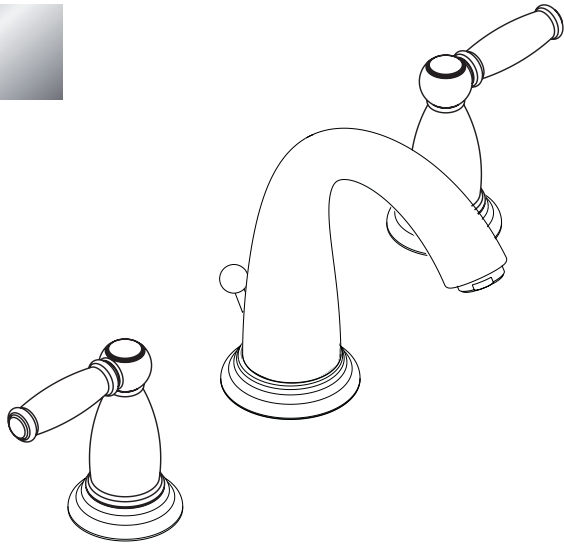

Swing C Widespread Lavatory Set

06117XX0

**ECO
RIGHT**

Product Features

- Lever handles
- Solid brass
- 90° Ceramic cartridges
- Flexible connection hoses accommodate a variety of installations
- Cascade no-clog aerator
- 1.5 gpm max.
- Includes pop-up drain

Code Compliance

This unit meets or exceeds the following:

- ASME A112.18.1
- CSA B125.1
- Listed by IAPMO
- Approved for use in Massachusetts
- ADA compliant

Available Finishes

Chrome	06117000
Oil Rubbed Bronze	06117620
Brushed Nickel	06117820
Polished Nickel	06117830
Rubbed Bronze	06117920

Installation Notes

- Requires 1/2" supply lines
- Hole sizes in mounting surface: valves 1 1/4", spout 1 3/8"
- Max. mounting surface thickness: 1 5/8"

The measurements shown are for reference only.

Products and specifications shown are subject to change without notice.